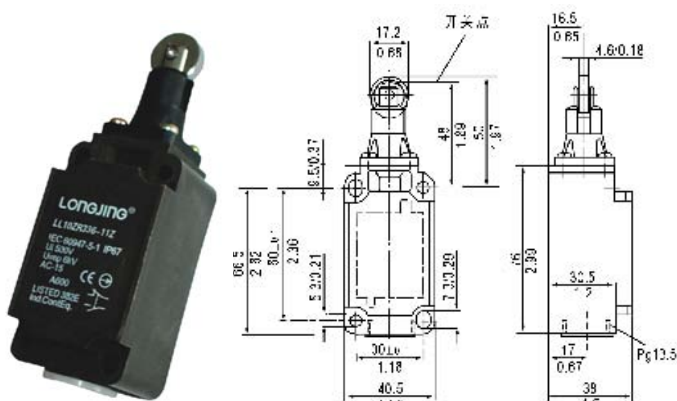

# LL10Z/T336 Limit Switch 行程开关

速动开关 LL10ZR 336-11Z、LL10ZR 336-02Z  
缓动开关 LL10TR 336-11Z、LL10TR 336-02Z

速动开关 LL10Z4VH 336-11Z、LL10Z4VH 336-02Z  
缓动开关 LL10T4VH 336-11Z、LL10T4VH 336-02Z

速动开关 LL10Z4V10H 336-11Z、LL10Z4V10H 336-02Z  
缓动开关 LL10T4V10H 336-11Z、LL10T4V10H 336-02Z

速动开关 LL10Z4V7H 336-11Z、LL10Z4V7H 336-02Z  
缓动开关 LL10T4V7H 336-11Z、LL10T4V7H 336-02Z

速动开关 LL10Z1K 336-11Z、LL10Z1K 336-02Z  
缓动开关 LL10T1K 336-11Z、LL10T1K 336-02Z

速动开关 LL10Z3K 336-11Z、LL10Z3K 336-02Z  
缓动开关 LL10T3K 336-11Z、LL10T3K 336-02Z