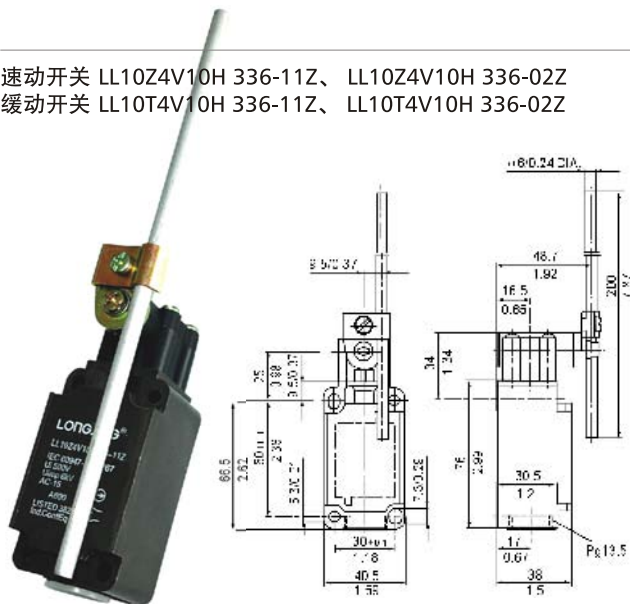

# LL10Z/T336 Limit Switch 行程开关

速动开关 LL10ZR 336-11Z、LL10ZR 336-02Z  
缓动开关 LL10TR 336-11Z、LL10TR 336-02Z

速动开关 LL10Z4VH 336-11Z、LL10Z4VH 336-02Z  
缓动开关 LL10T4VH 336-11Z、LL10T4VH 336-02Z

速动开关 LL10Z4V10H 336-11Z、LL10Z4V10H 336-02Z  
缓动开关 LL10T4V10H 336-11Z、LL10T4V10H 336-02Z

速动开关 LL10Z4V7H 336-11Z、LL10Z4V7H 336-02Z  
缓动开关 LL10T4V7H 336-11Z、LL10T4V7H 336-02Z

速动开关 LL10Z1K 336-11Z、LL10Z1K 336-02Z  
缓动开关 LL10T1K 336-11Z、LL10T1K 336-02Z

速动开关 LL10Z3K 336-11Z、LL10Z3K 336-02Z  
缓动开关 LL10T3K 336-11Z、LL10T3K 336-02Z