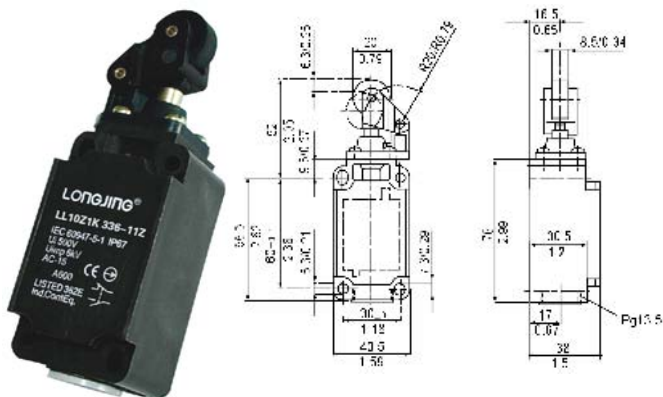

# LL10Z/T336 Limit Switch 行程开关

速动开关 LL10ZR 336-11Z、LL10ZR 336-02Z  
缓动开关 LL10TR 336-11Z、LL10TR 336-02Z

速动开关 LL10Z4VH 336-11Z、LL10Z4VH 336-02Z  
缓动开关 LL10T4VH 336-11Z、LL10T4VH 336-02Z

速动开关 LL10Z4V10H 336-11Z、LL10Z4V10H 336-02Z  
缓动开关 LL10T4V10H 336-11Z、LL10T4V10H 336-02Z

速动开关 LL10Z4V7H 336-11Z、LL10Z4V7H 336-02Z  
缓动开关 LL10T4V7H 336-11Z、LL10T4V7H 336-02Z

速动开关 LL10Z1K 336-11Z、LL10Z1K 336-02Z  
缓动开关 LL10T1K 336-11Z、LL10T1K 336-02Z

速动开关 LL10Z3K 336-11Z、LL10Z3K 336-02Z  
缓动开关 LL10T3K 336-11Z、LL10T3K 336-02Z