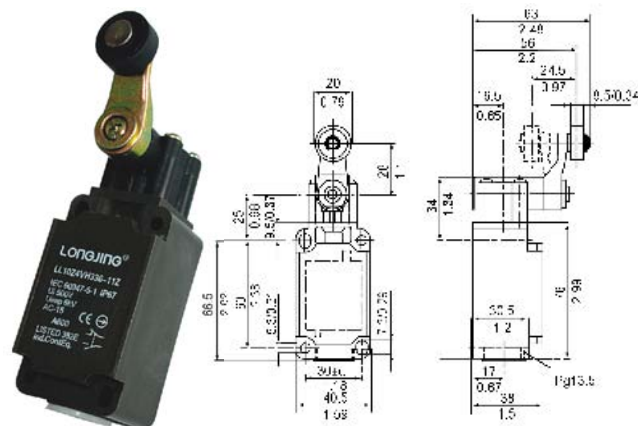

# LL10Z/T336 Limit Switch 行程开关

速动开关 LL10ZR 336-11Z、LL10ZR 336-02Z  
缓动开关 LL10TR 336-11Z、LL10TR 336-02Z

速动开关 LL10Z4VH 336-11Z、LL10Z4VH 336-02Z  
缓动开关 LL10T4VH 336-11Z、LL10T4VH 336-02Z

速动开关 LL10Z4V10H 336-11Z、LL10Z4V10H 336-02Z  
缓动开关 LL10T4V10H 336-11Z、LL10T4V10H 336-02Z

速动开关 LL10Z4V7H 336-11Z、LL10Z4V7H 336-02Z  
缓动开关 LL10T4V7H 336-11Z、LL10T4V7H 336-02Z

速动开关 LL10Z1K 336-11Z、LL10Z1K 336-02Z  
缓动开关 LL10T1K 336-11Z、LL10T1K 336-02Z

速动开关 LL10Z3K 336-11Z、LL10Z3K 336-02Z  
缓动开关 LL10T3K 336-11Z、LL10T3K 336-02Z