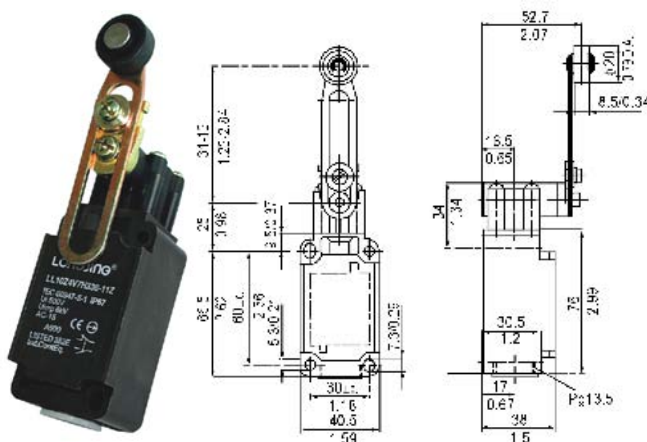

# LL10Z/T336 Limit Switch 行程开关

速动开关 LL10ZR 336-11Z、LL10ZR 336-02Z  
缓动开关 LL10TR 336-11Z、LL10TR 336-02Z

速动开关 LL10Z4VH 336-11Z、LL10Z4VH 336-02Z  
缓动开关 LL10T4VH 336-11Z、LL10T4VH 336-02Z

速动开关 LL10Z4V10H 336-11Z、LL10Z4V10H 336-02Z  
缓动开关 LL10T4V10H 336-11Z、LL10T4V10H 336-02Z

速动开关 LL10Z4V7H 336-11Z、LL10Z4V7H 336-02Z  
缓动开关 LL10T4V7H 336-11Z、LL10T4V7H 336-02Z

速动开关 LL10Z1K 336-11Z、LL10Z1K 336-02Z  
缓动开关 LL10T1K 336-11Z、LL10T1K 336-02Z

速动开关 LL10Z3K 336-11Z、LL10Z3K 336-02Z  
缓动开关 LL10T3K 336-11Z、LL10T3K 336-02Z